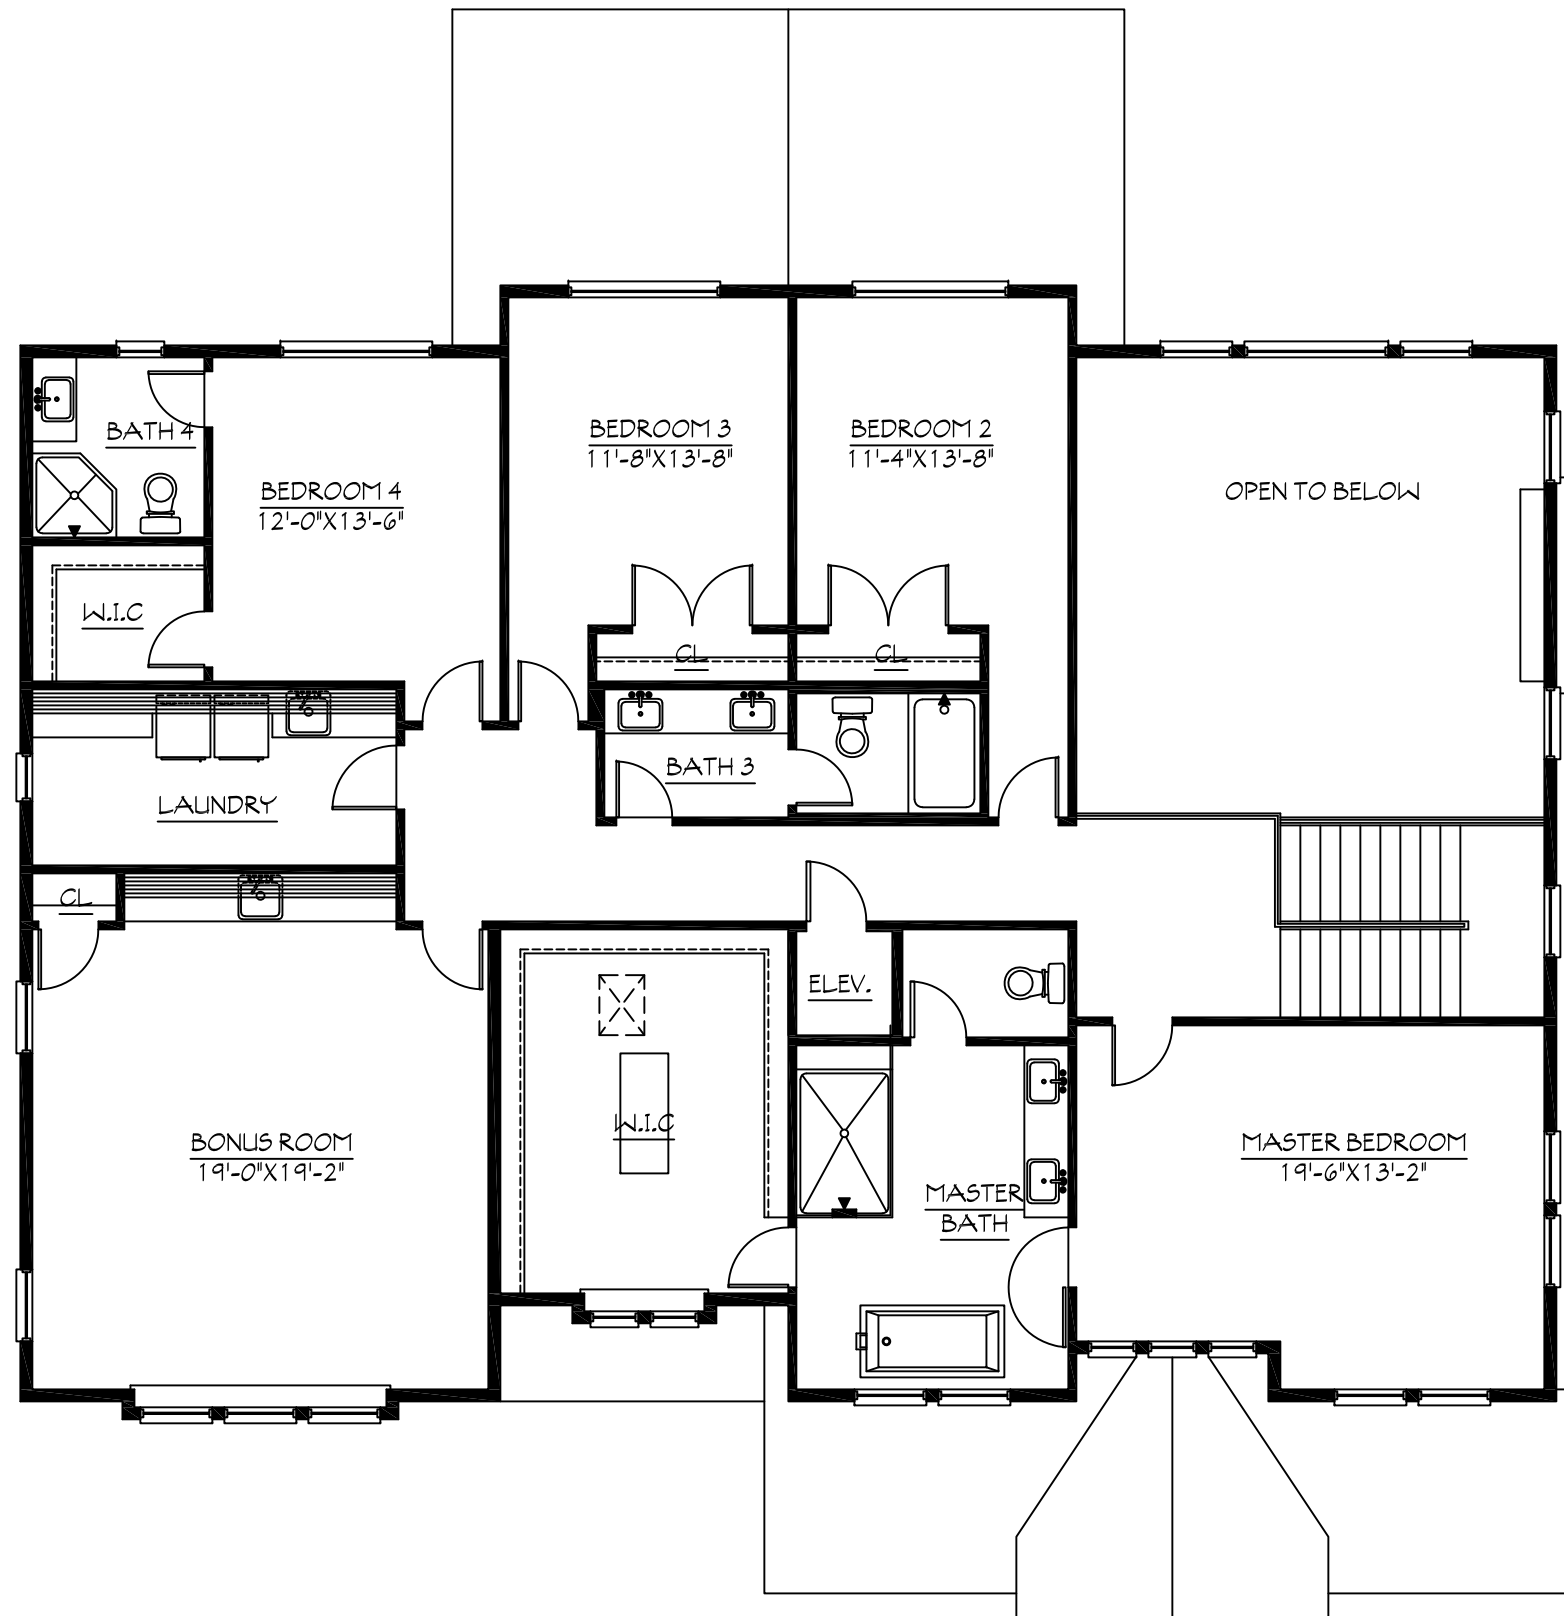

MAIN LEVEL FLOOR PLAN

GRASSO-MENZIUSO ARCHITECTS

A.I.A

350 SEVENTH AVENUE, N.Y., N.Y. 10001

MODEL "A"
4,400 SQ. FT

UPPER LEVEL FLOOR PLAN

GRASSO-MENZIUSO ARCHITECTS

A.I.A

350 SEVENTH AVENUE, N.Y., N.Y. 10001

MODEL "A"
4,400 SQ. FT