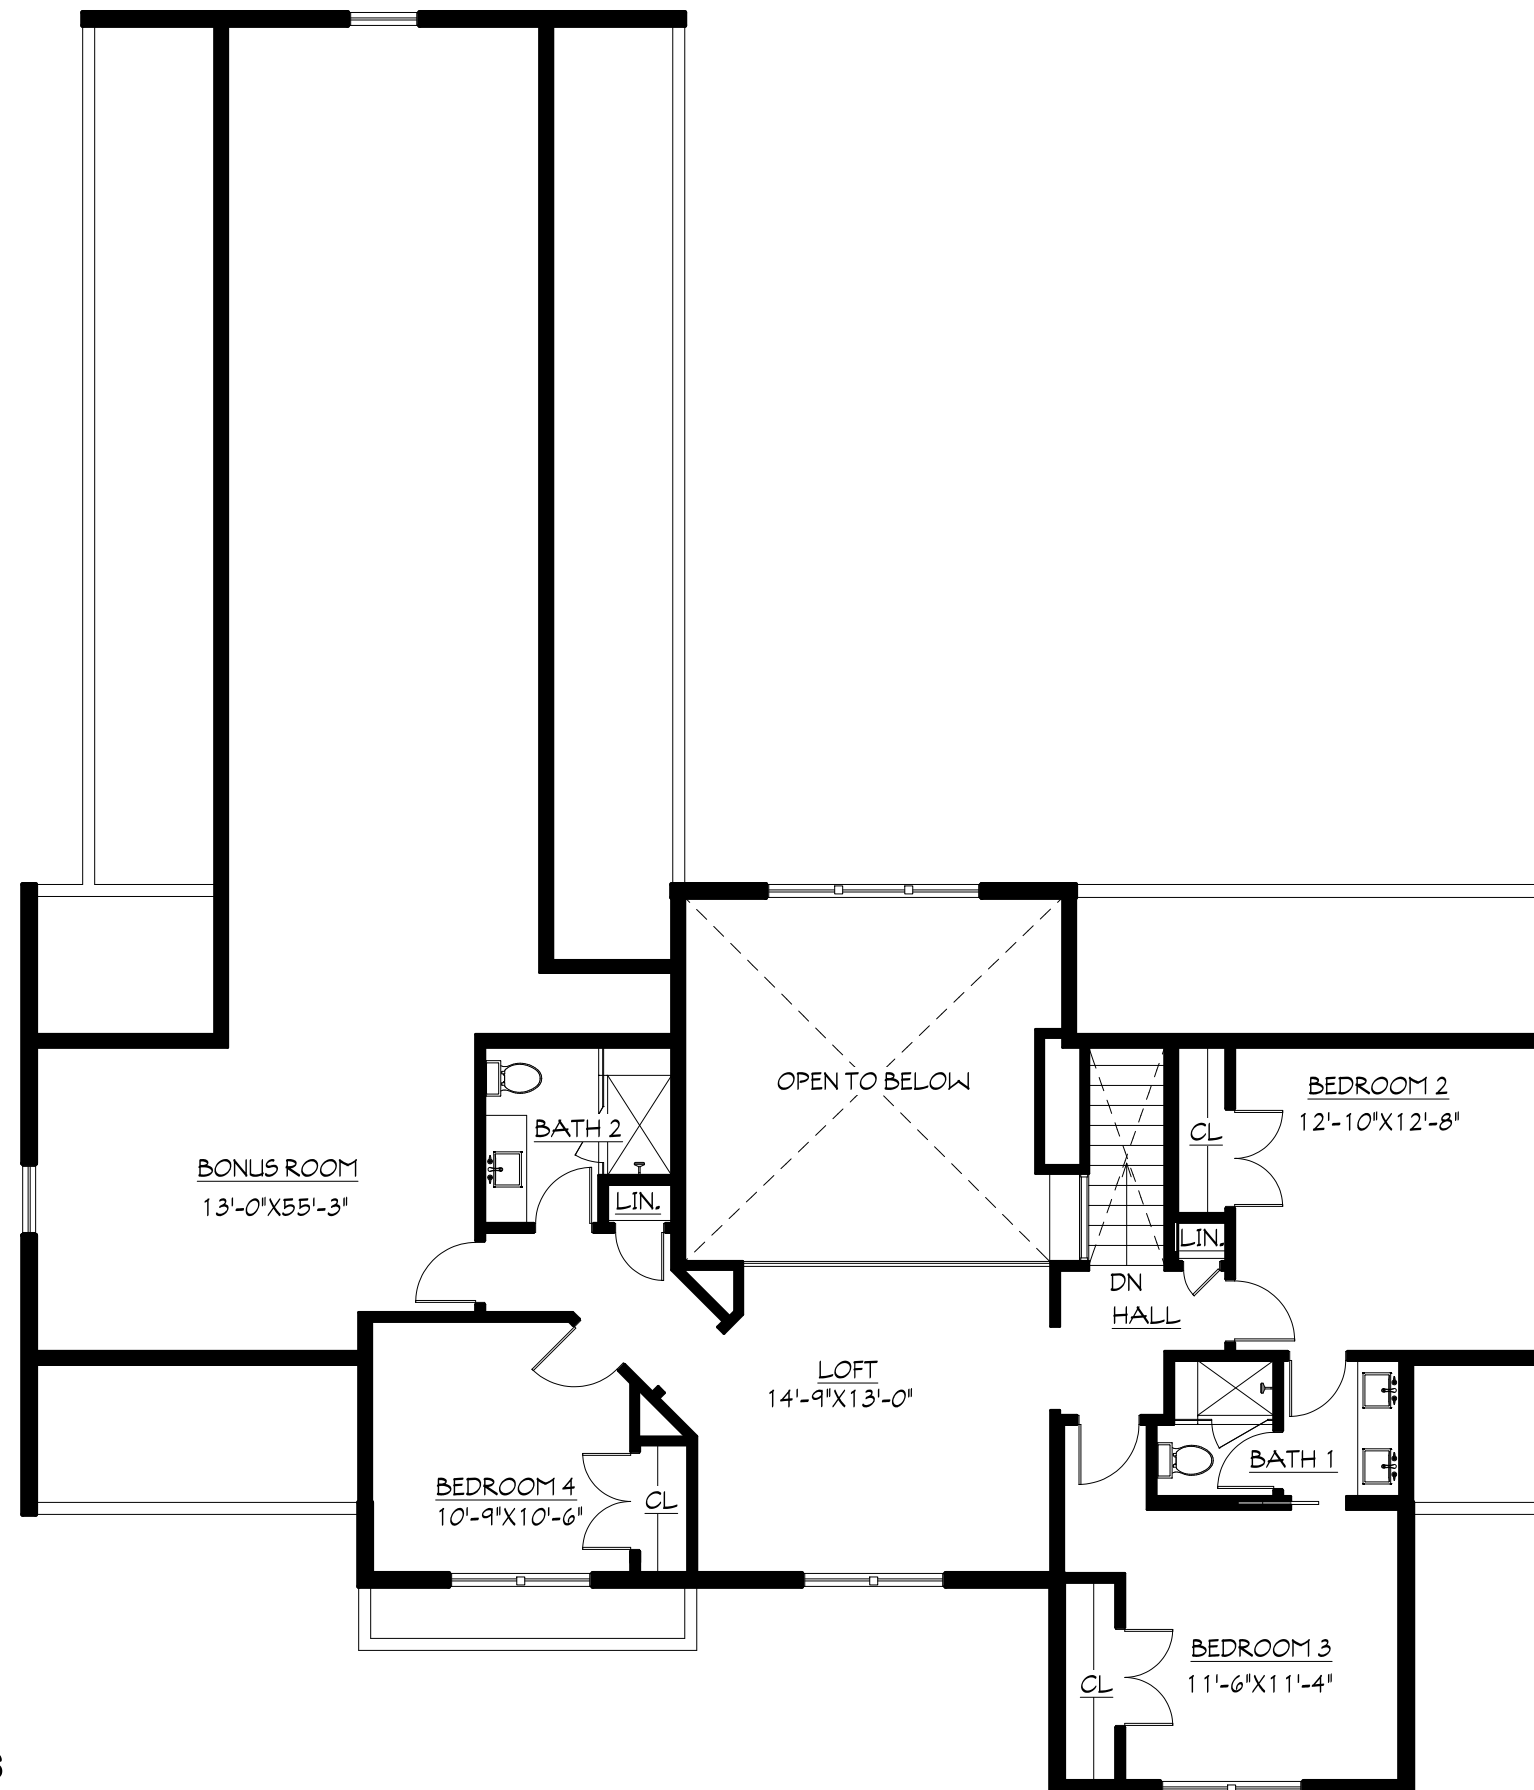

MAIN LEVEL FLOOR PLAN

GRASSO-MENZIUSO ARCHITECTS
A.I.A.

350 SEVENTH AVENUE, N.Y., N.Y. 10001

MODEL "B"
(3,000 SQ. FT)

UPPER LEVEL FLOOR PLAN

GRASSO-MENZIUSO ARCHITECTS
A.I.A
350 SEVENTH AVENUE, N.Y., N.Y. 10001

MODEL "B"
(3,000 SQ. FT)